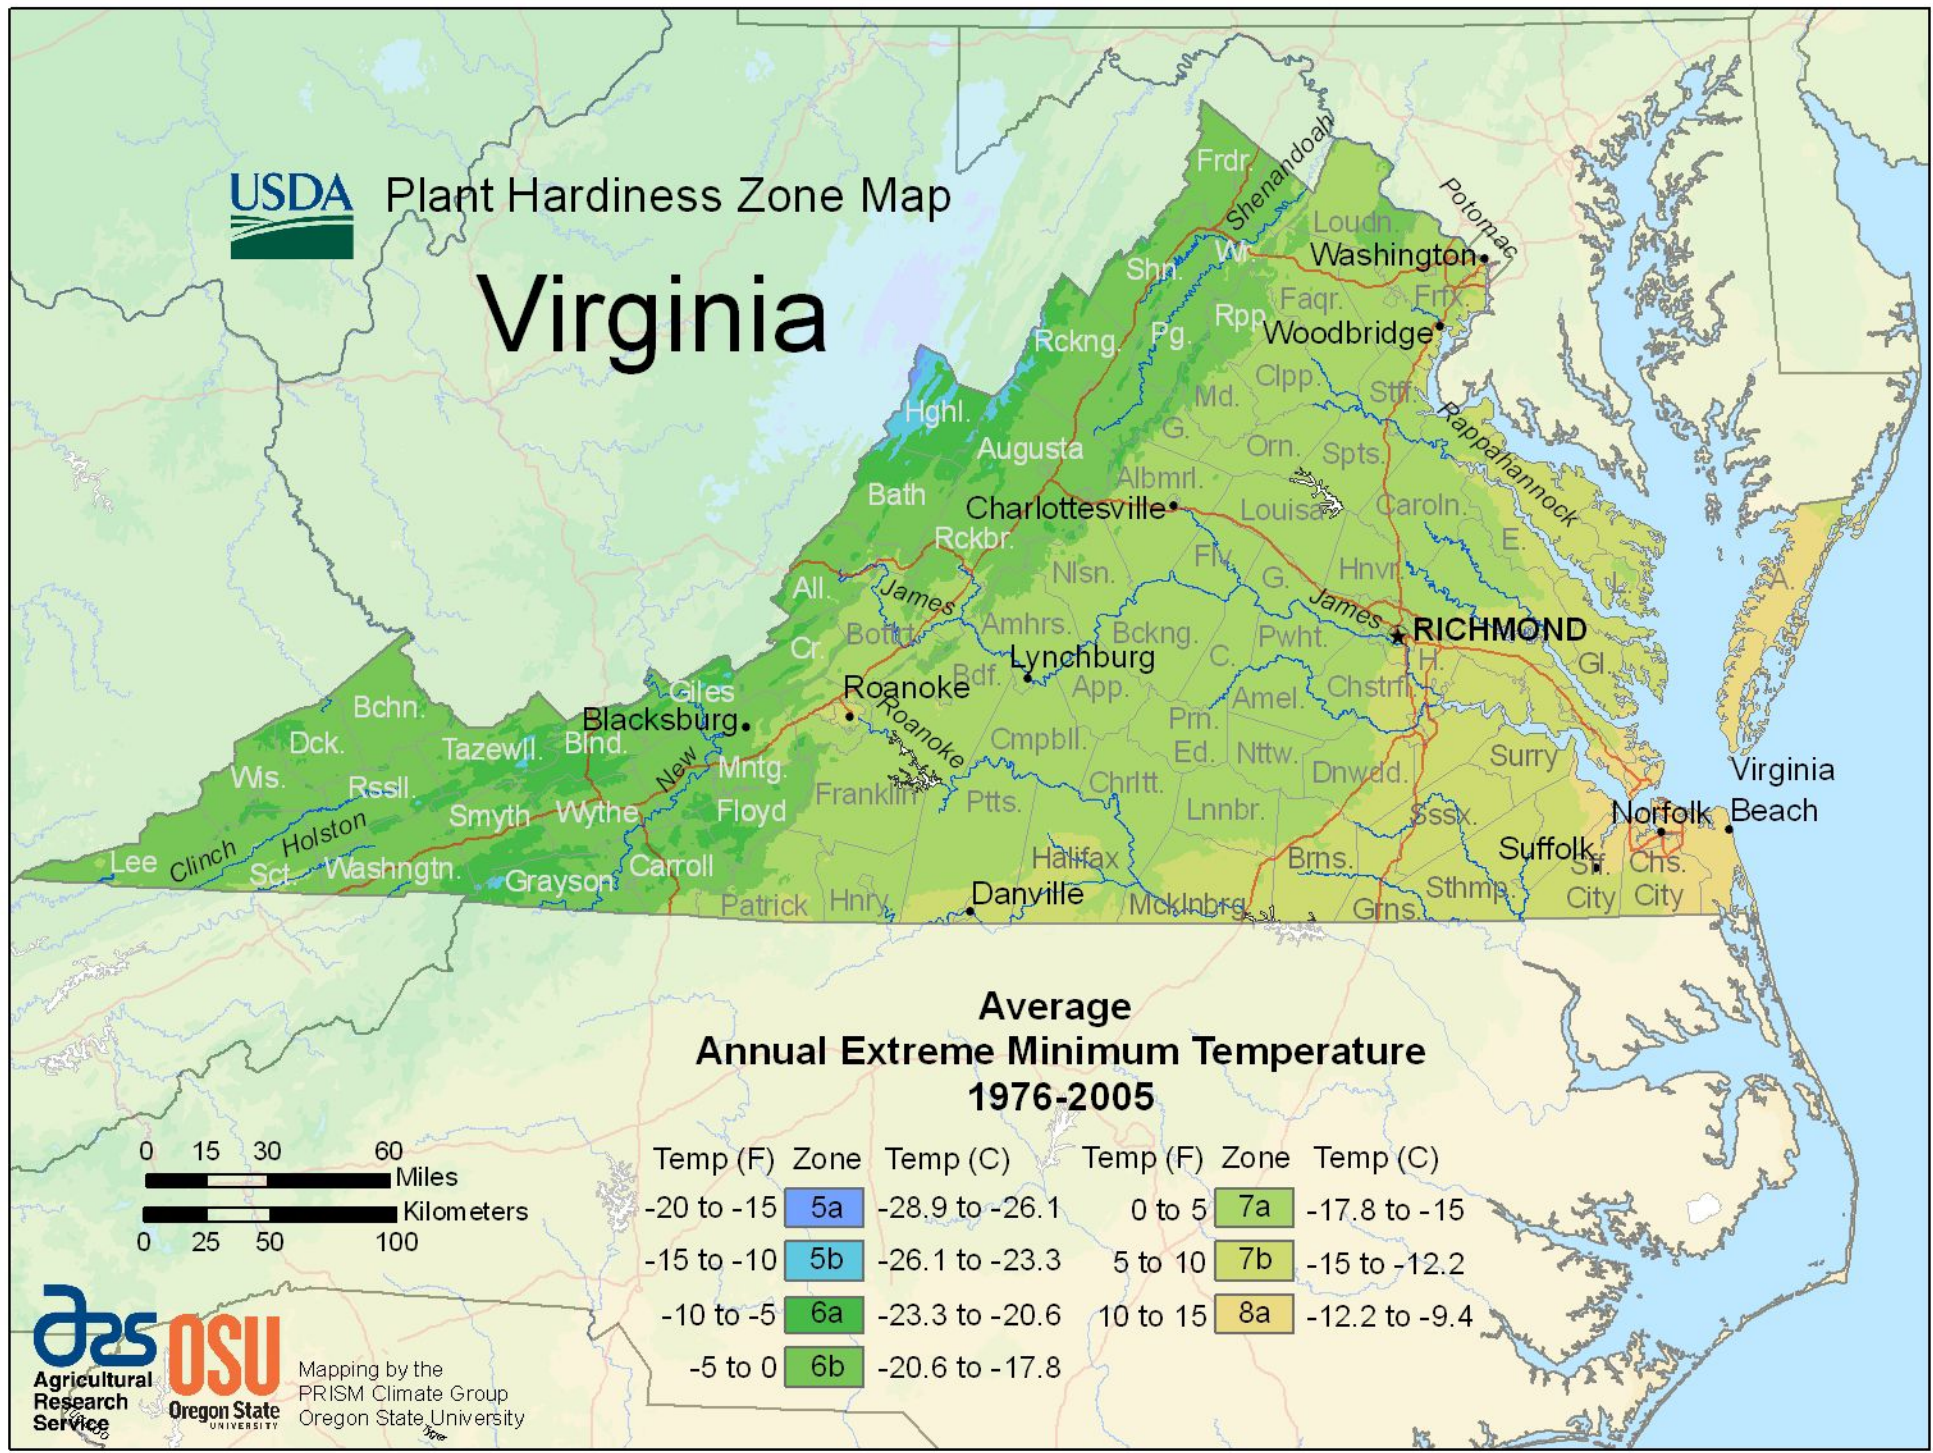

Virginia

Average Annual Extreme Minimum Temperature 1976-2005

Temp (F)	Zone	Temp (C)	Temp (F)	Zone	Temp (C)
-20 to -15	5a	-28.9 to -26.1	0 to 5	7a	-17.8 to -15
-15 to -10	5b	-26.1 to -23.3	5 to 10	7b	-15 to -12.2
-10 to -5	6a	-23.3 to -20.6	10 to 15	8a	-12.2 to -9.4
-5 to 0	6b	-20.6 to -17.8			